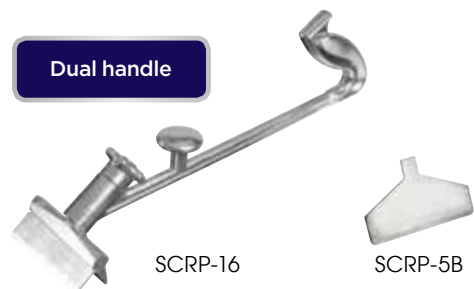

### HEAVY-DUTY ALUMINUM GRILL SCRAPER

- ◆ Sharp and wide 6" blade
- ◆ Use the top-grip to apply added pressure when removing grease & grime from flat-tops or griddles
- ◆ Splash-guard positioned above scraper blade deflects and helps collect debris for easy cleanup

ITEM	DESCRIPTION	BLADE	UOM	CASE
SCRP-14	16"L x 4-1/2"H	6"	Each	1/12
SCRP-6B	Replacement Blade for SCR-14, 6-Pcs/Pk		Pack	1/12

### ALUMINUM DUAL-HANDLE GRILL SCRAPER

- ◆ Scraper head is tilted downward to deflect splashing

ITEM	DESCRIPTION	BLADE	UOM	CASE
SCRP-16	16" Scraper	5"	Each	1/6
SCRP-5B	Replacement Blade for SCR-16		Each	12/48