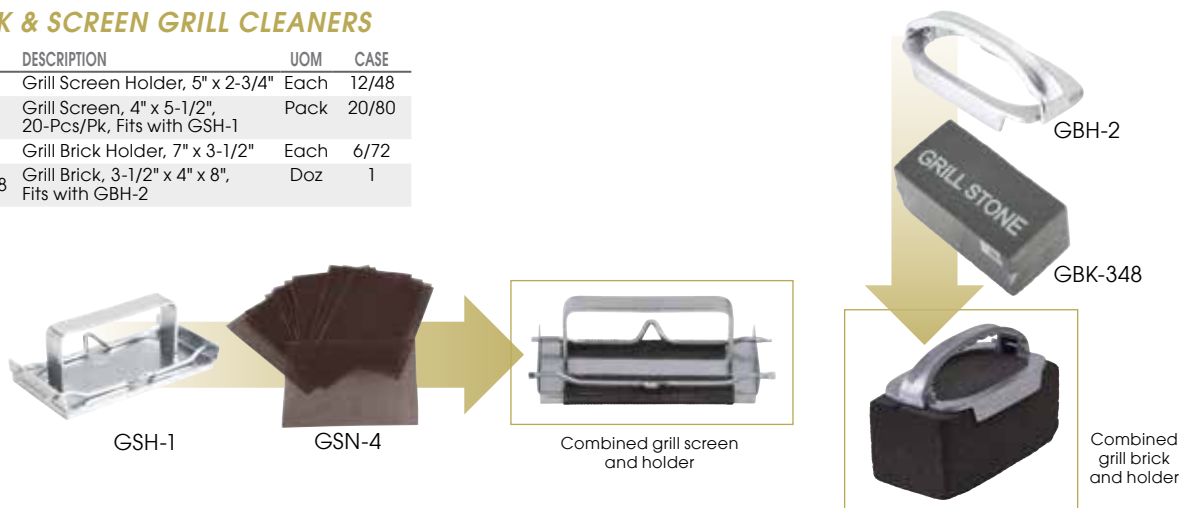

### ALUMINUM GRILL SCRAPER

- ◆ Reversible blade angled scraper great for removing stuck-on food

ITEM	DESCRIPTION	BLADE	UOM	CASE
SCRP-12	12" Alu Scraper	4"	Each	6/48
SCRP-4B	Replacement Blades for SCR-12, 10-Pcs/Pk		Pack	10/400

### BRICK & SCREEN GRILL CLEANERS

ITEM	DESCRIPTION	UOM	CASE
GSH-1	Grill Screen Holder, 5" x 2-3/4"	Each	12/48
GSN-4	Grill Screen, 4" x 5-1/2", 20-Pcs/Pk, Fits with GSH-1	Pack	20/80
GBH-2	Grill Brick Holder, 7" x 3-1/2"	Each	6/72
GBK-348	Grill Brick, 3-1/2" x 4" x 8", Fits with GBH-2	Doz	1